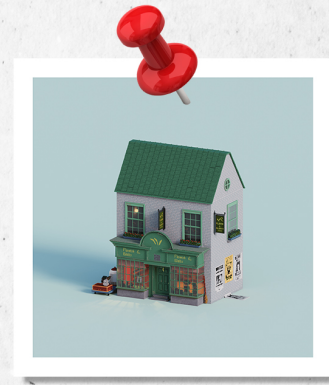

Flourish And Blotts
Angelina Kurbatova