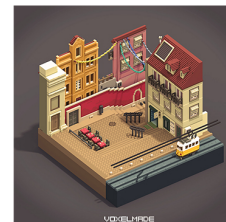

Lisbon at night
VoxelMade