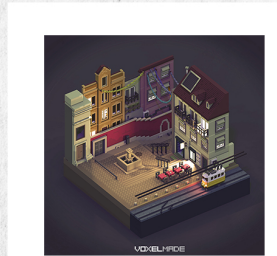

Lisbon at night
VoxelMade