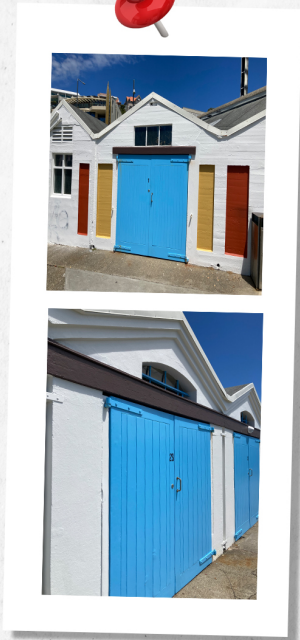

MY MODEL WILL BE A REPRESENTATION OF CLYDE QUAY BOAT HARBOUR IF IT WAS MADE OUT OF VOXELS. THE CLYDE QUAY BOAT HARBOUR WAS BUILT IN 1901 AND IT HAS BEEN AN ICONIC SPOT IN WELLINGTON FOR DECADES. THIS HARBOUR HAS BEEN THE HOME OF THE RPNYC AND OTHER BOAT CLUBS SINCE ITS FOUNDATION. ADDITIONALLY, THE HARBOUR IS ARGUABLY ONE OF THE MOST PICTURESQUE SCENES IN WELLINGTON DURING THE SUMMER PERIOD.

RECREATING THE CLYDE QUAY BOAT HARBOUR THROUGH VOXEL ART WOULD GIVE ME THE CHANCE TO SHOW A DIFFERENT PERSPECTIVE OF THIS SPOT. THERE ARE NO SPECIFIC PLACES TO LOOK AT CLYDE QUAY BOAT HARBOUR AS A WHOLE; PEDESTRIANS HAVE TO WALK THROUGH THE HARBOUR TO SEE IT. HOWEVER, VOXEL ART COMPOSITIONS MAINLY USE ORTHOMETRIC VIEWS, WHICH ALLOW PEOPLE TO SEE THE COMPOSITION AS A WHOLE. BY USING AN ORTHOMETRIC PERSPECTIVE, MY COMPOSITION WOULD EXPOSE ALL THE LITTLE DETAILS THAT MAKE CLYDE QUAY BOAT HARBOUR A CHARMING SCENE.

FURTHERMORE, VOXEL ART PIECES NORMALLY USE PASTEL COLOURS, SOFT SHADOWS AND DIM LIGHTING. I THINK THAT USING THESE ELEMENTS TO PORTRAY CLYDE QUAY BOAT HARBOUR WOULD RESULT IN A PRETTY COMPOSITION. MY GOAL IS TO TRANSFORM THE WHOLE SCENE INTO A VOXEL ART ACCURATE REPRESENTATION OF THE HARBOUR. ALTHOUGH, I AM INTERESTED IN EXPLORING HOW I CAN EXAGGERATE LITTLE DETAILS FROM THE ORIGINAL SCENE TO MAKE THE COMPOSITION LOOK: CUTE.

BY: RICARDO AREVALO

Stairs

Boats

Wharf

Sheds

PHOTO SCOUTING

CLYDE QUAY BOAT HARBOUR

Loft
T Cha