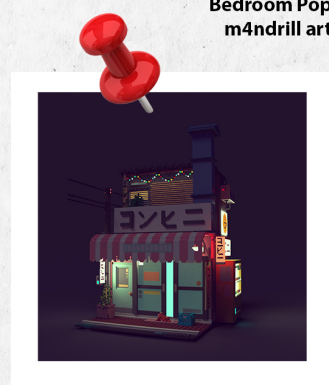

Voxel Room
Yeganeh Aubi