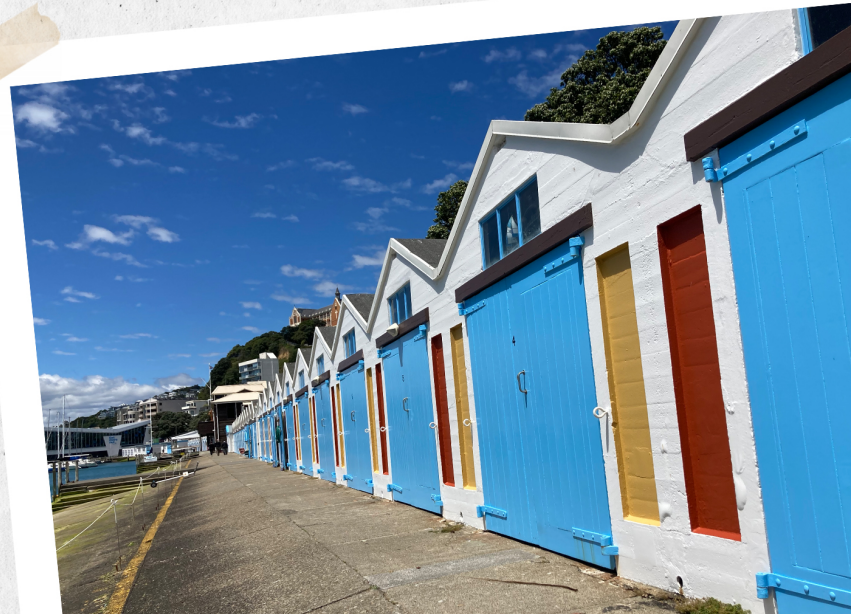

MY MODEL WILL BE A REPRESENTATION OF CLYDE QUAY BOAT HARBOUR IF IT WAS MADE OUT OF VOXELS. THE CLYDE QUAY BOAT HARBOUR WAS BUILT IN 1901 AND IT HAS BEEN AN ICONIC SPOT IN WELLINGTON FOR DECADES. THIS HARBOUR HAS BEEN THE HOME OF THE RPNYC AND OTHER BOAT CLUBS SINCE ITS FOUNDATION. ADDITIONALLY, THE HARBOUR IS ARGUABLY ONE OF THE MOST PICTURESQUE SCENES IN WELLINGTON DURING THE SUMMER PERIOD.

RECREATING THE CLYDE QUAY BOAT HARBOUR THROUGH VOXEL ART WOULD GIVE ME THE CHANCE TO SHOW A DIFFERENT PERSPECTIVE OF THIS SPOT. THERE ARE NO SPECIFIC PLACES TO LOOK AT CLYDE QUAY BOAT HARBOUR AS A WHOLE; PEDESTRIANS HAVE TO WALK THROUGH THE HARBOUR TO SEE IT. HOWEVER, VOXEL ART COMPOSITIONS MAINLY USE ORTHOMETRIC VIEWS, WHICH ALLOW PEOPLE TO SEE THE COMPOSITION AS A WHOLE. BY USING AN ORTHOMETRIC PERSPECTIVE, MY COMPOSITION WOULD EXPOSE ALL THE LITTLE DETAILS THAT MAKE CLYDE QUAY BOAT HARBOUR A CHARMING SCENE.

BY: RICARDO AREVALO

Stairs

Boats

Wharf

Sheds

PHOTO SCOUTING

CLYDE QUAY BOAT HARBOUR

Loft
T Cha