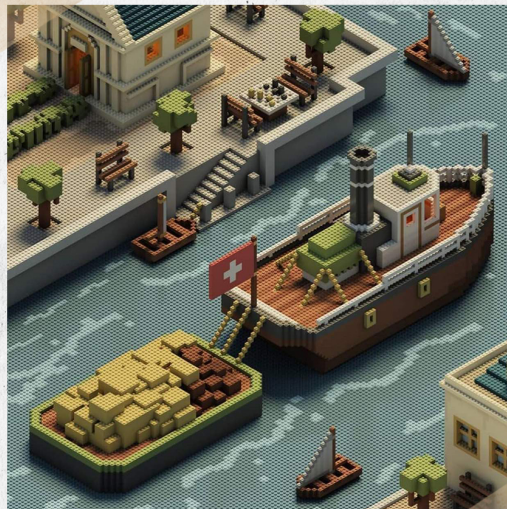

Bricked Boat Shipment
pintokyogames